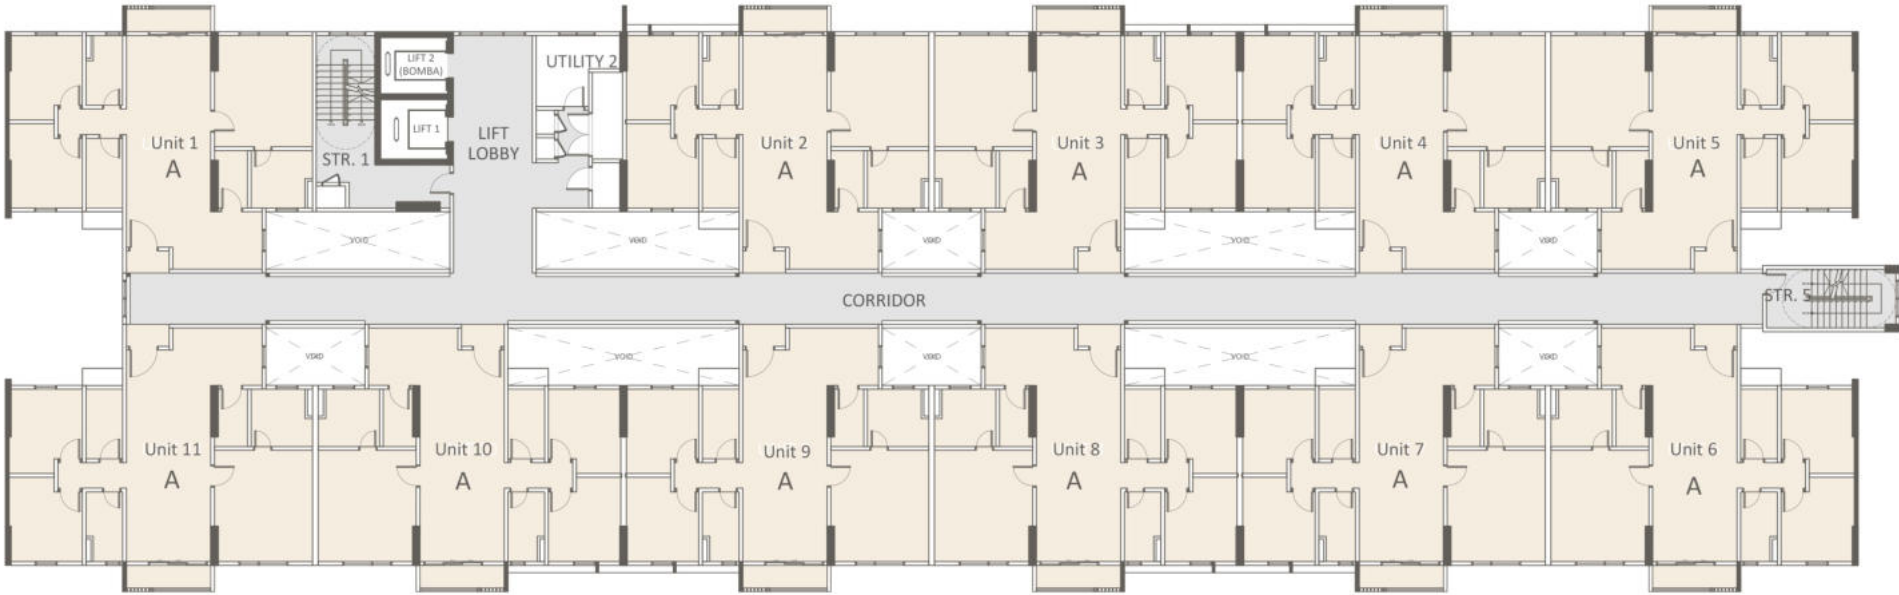

FLOOR PLAN

LEVEL 5-17