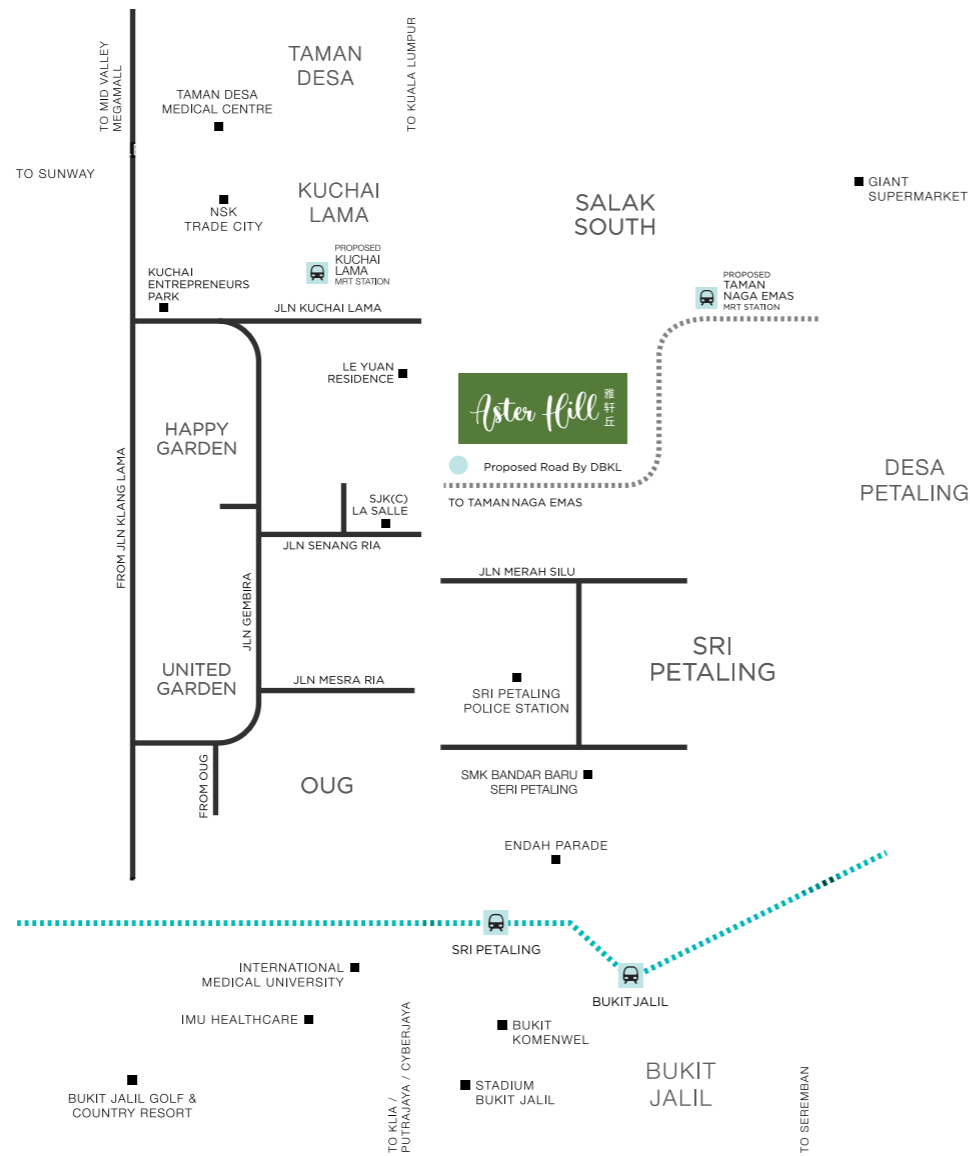

- 450 m ■ SJK(C) LA SALLE
- 1.8 km ■ NSK TRADE CITY
- 10 km ■ MID VALLEY MEGAMALL
- 11 km ■ KL CITY
- 25 km ■ PUTRAJAYA/ CYBERJAYA

- LEGEND**
- Proposed MRT Station
 - LRT Line
 - Proposed Road By DBKL (Under Construction)